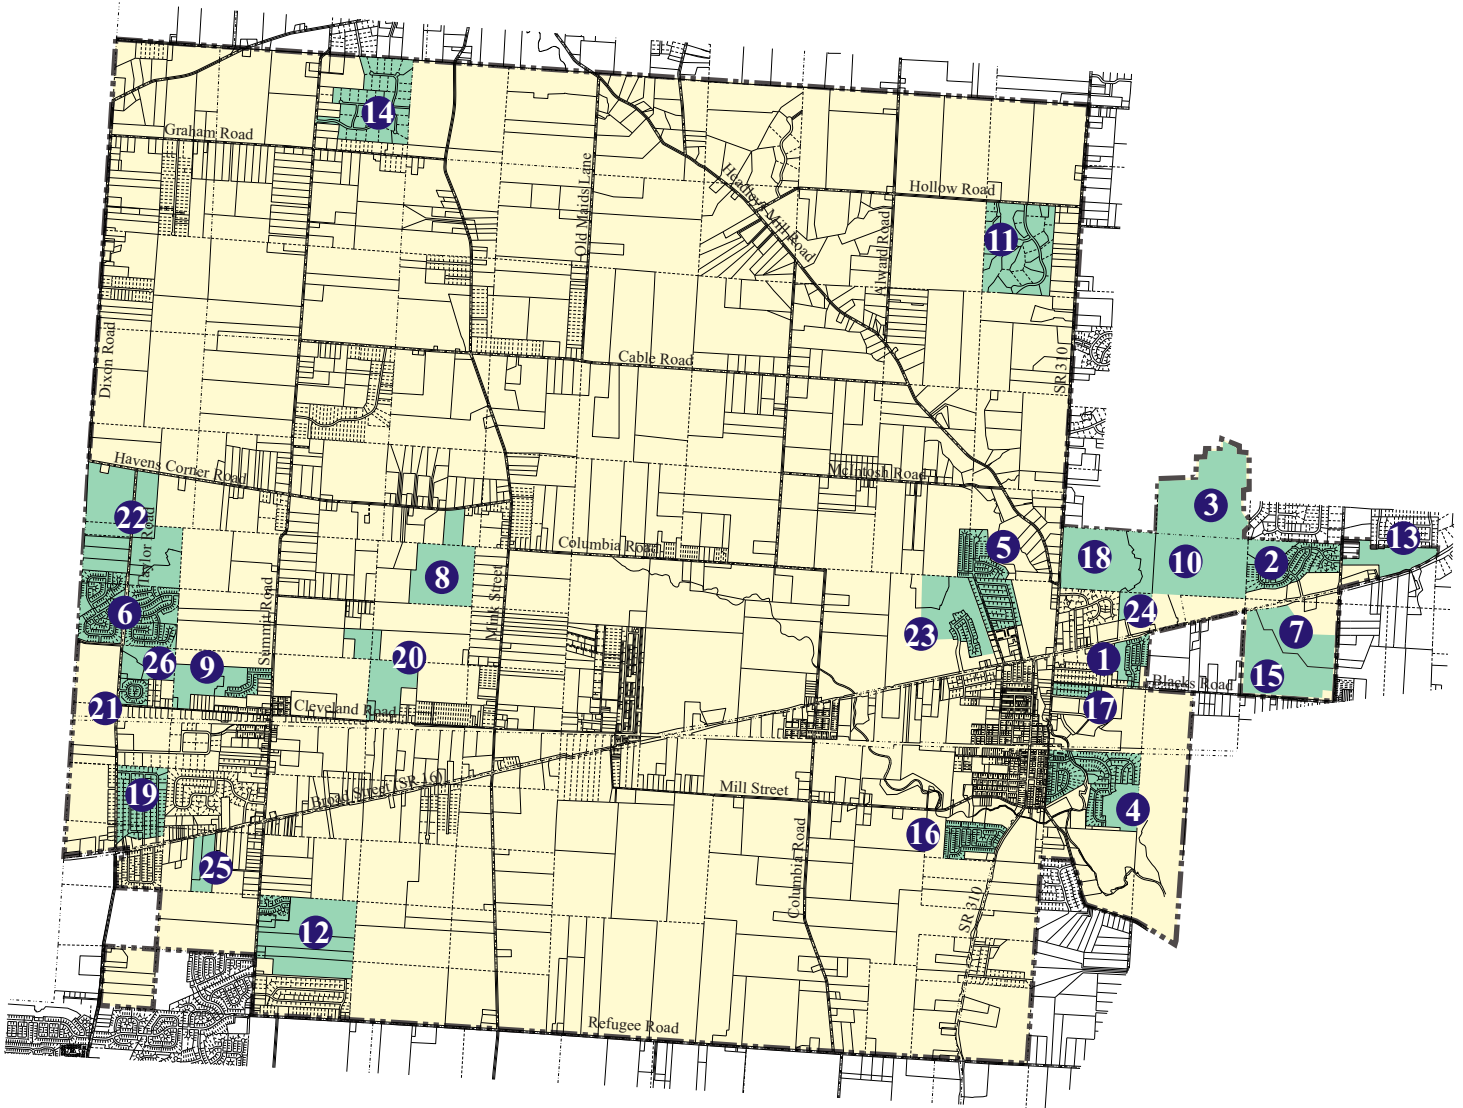

PATASKALA SUBDIVISIONS IN PROGRESS

- | | |
|---|---|
| <ol style="list-style-type: none"> 1. Amhurst Village 2. Barrington Ridge 3. Barrington Ridge North 4. Bright Waters 5. Broadview Crossing 6. Brookside 7. Catalina Club Apartments 8. Estates at Havens Corner 9. Glenbrooke 10. Hazelwood 11. Highland Estates 12. Homestead of the Border Place 13. Kosmo Property Condominiums | <ol style="list-style-type: none"> 14. Kyle More 15. Legacy Estates 16. Pataskala Ridge 17. Pataskala Village Square 18. Ravines at Hazelwood 19. Summit Ridge Heights 20. Summit Ridge
 Manufactured Home Park 21. Taylor Estates 22. Taylor Glen 23. The Settlement of Pataskala 24. Villas at Hazelwood Condominiums 25. Village Gate Apartments 26. The Woods at Taylor Estates |
|---|---|